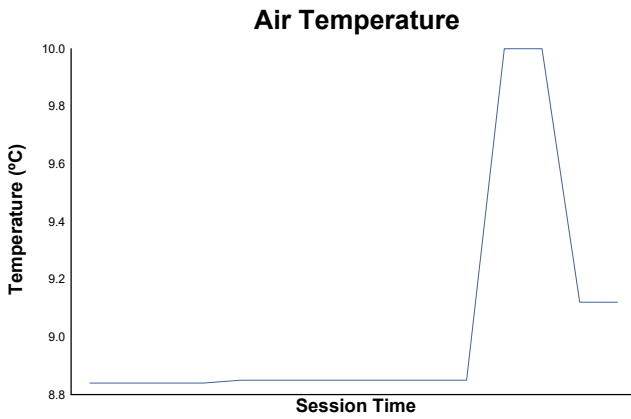

4-ACNN/DNRT-MAX5 Racing & Westfield

SUPERSPA

Race 2

Weather Report

Track Status: **DRY**