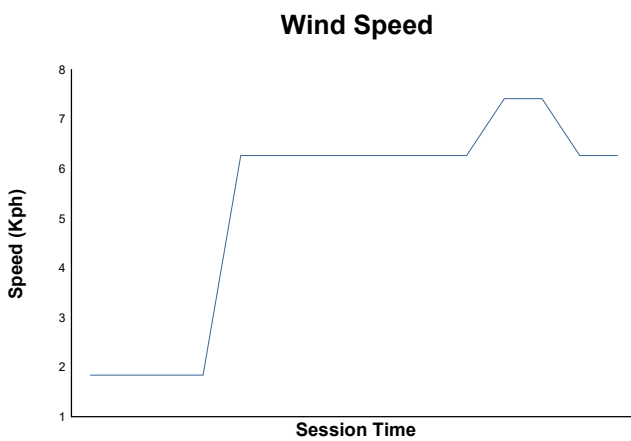

4-ACNN/DNRT-MAX5 Racing & Westfield

SUPERSPA

Race 2

Weather Report

Track Status: **DRY**