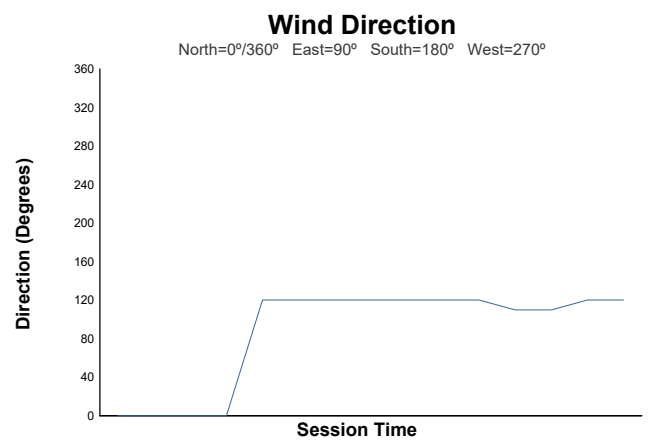

4-ACNN/DNRT-MAX5 Racing & Westfield

SUPERSPA

Race 2

Weather Report

Track Status: **DRY**