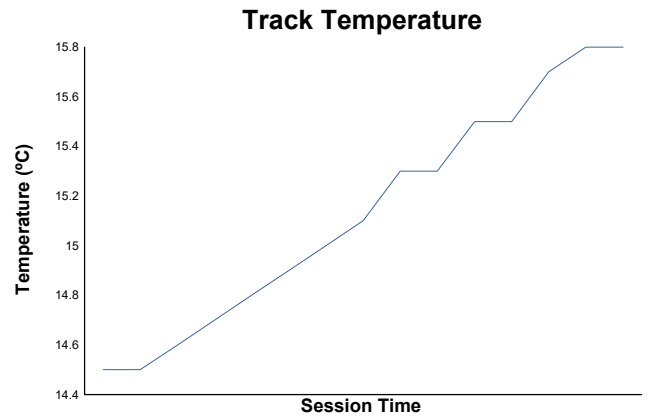

4-ACNN/DNRT-MAX5 Racing & Westfield

SUPERSPA

Race 2

Weather Report

Track Status: **DRY**