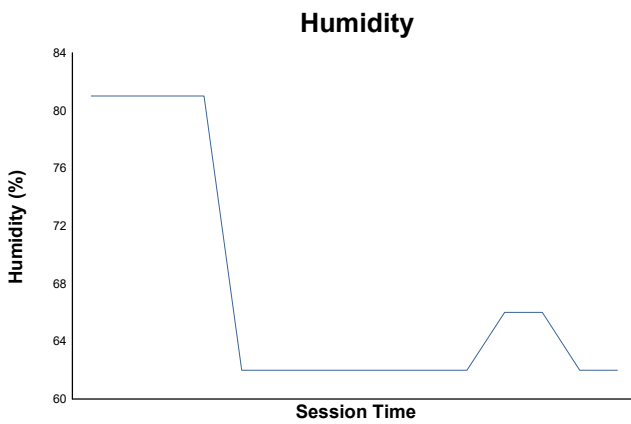

4-ACNN/DNRT-MAX5 Racing & Westfield

SUPERSPA

Race 2

Weather Report

Track Status: **DRY**