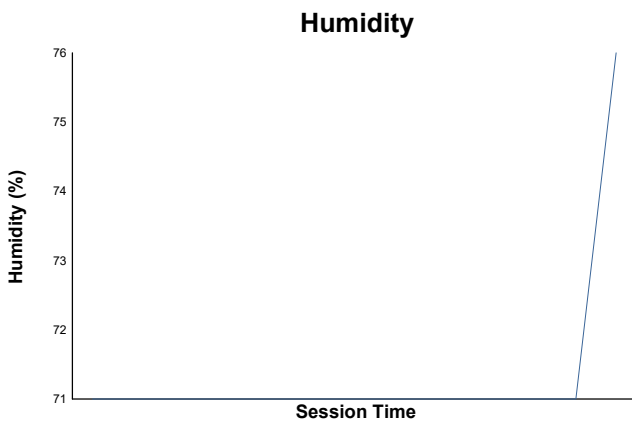

**5-Historic Monoposto Racing
SUPERSPA
Race 1**

Weather Report

Track Status: **DRY**