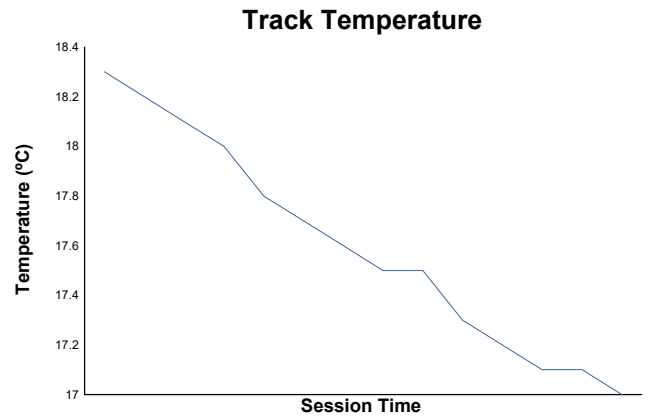

**5-Historic Monoposto Racing
SUPERSPA
Race 1**

Weather Report

Track Status: **DRY**