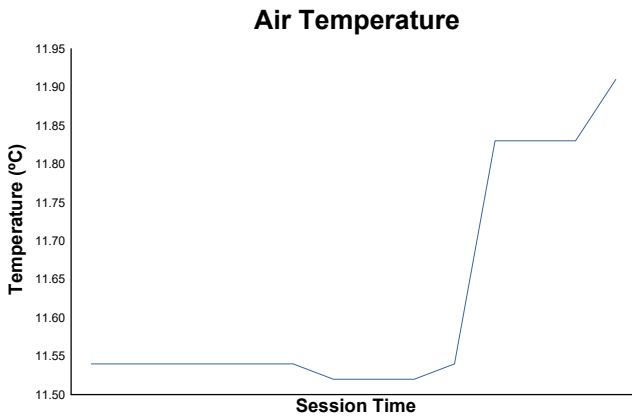

**5-Historic Monoposto Racing
SUPERSPA
Race 1**

Weather Report

Track Status: **DRY**