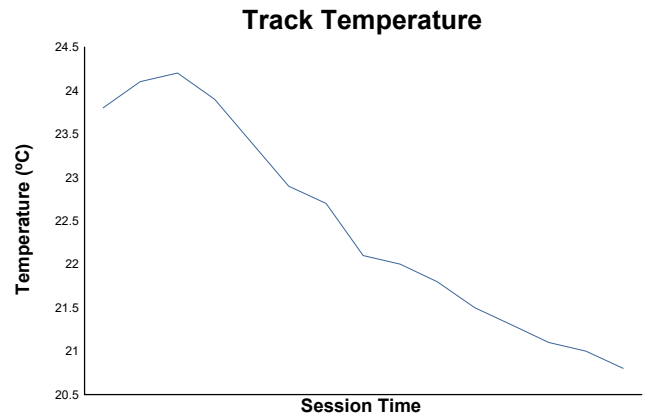

**5-Historic Monoposto Racing
SUPERSPA
Race 2**

Weather Report

Track Status: **DRY**