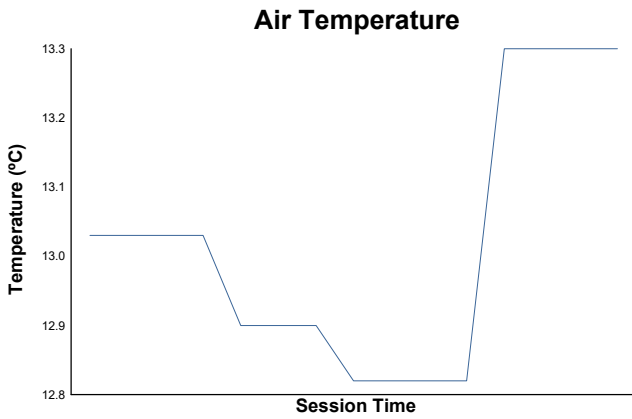

**5-Historic Monoposto Racing
SUPERSPA
Race 2**

Weather Report

Track Status: **DRY**