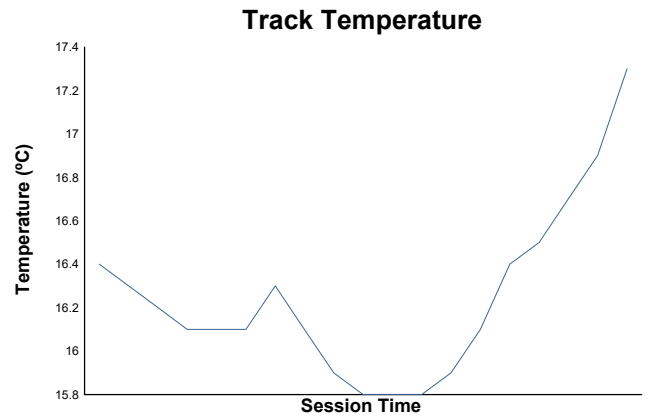

6-Formula Ford 1600 SUPERSPA Race 2 Weather Report

Track Status: **DRY**