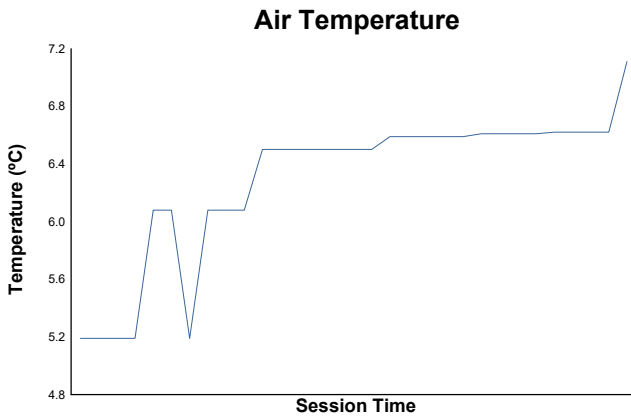

**10-100 Series by BGDC & TTE Pirelli Serie**

**SUPERSPA**

**Qualifying**

**Weather Report**

Track Status: **DRY**