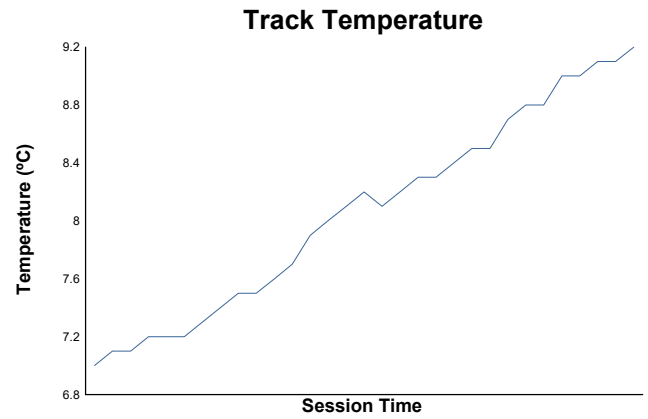

**10-100 Series by BGDC & TTE Pirelli Serie**

**SUPERSPA**

**Qualifying**

**Weather Report**

Track Status: **DRY**