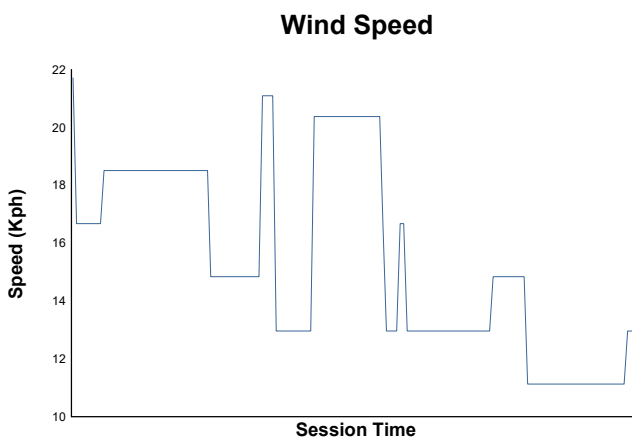

10-100 Series by BGDC & TTE Pirelli Serie
SUPERSPA
Race

Weather Report

Track Status: **DRY**