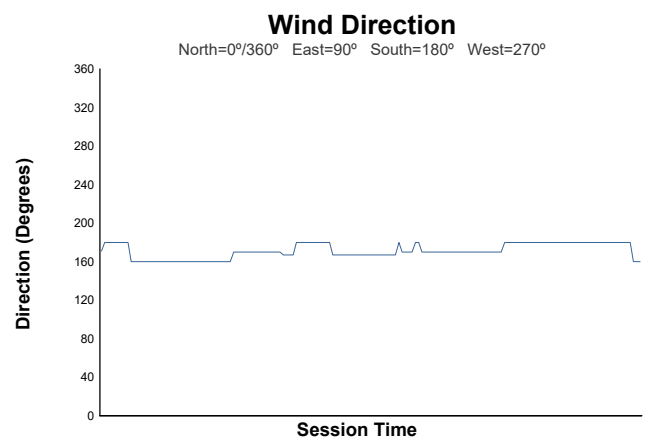

10-100 Series by BGDC & TTE Pirelli Serie
SUPERSPA
Race

Weather Report

Track Status: **DRY**