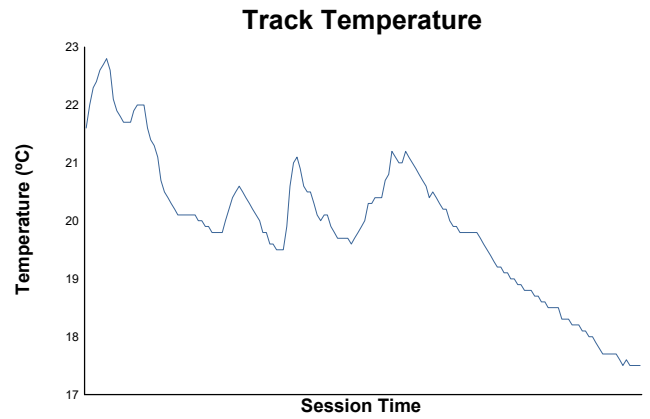

10-100 Series by BGDC & TTE Pirelli Serie
SUPERSPA
Race

Weather Report

Track Status: **DRY**