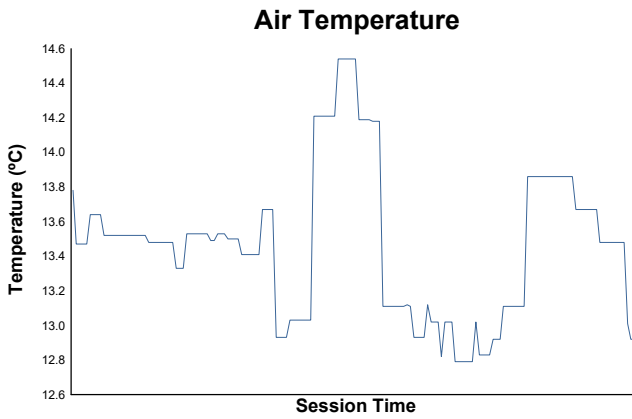

10-100 Series by BGDC & TTE Pirelli Serie
SUPERSPA
Race

Weather Report

Track Status: **DRY**