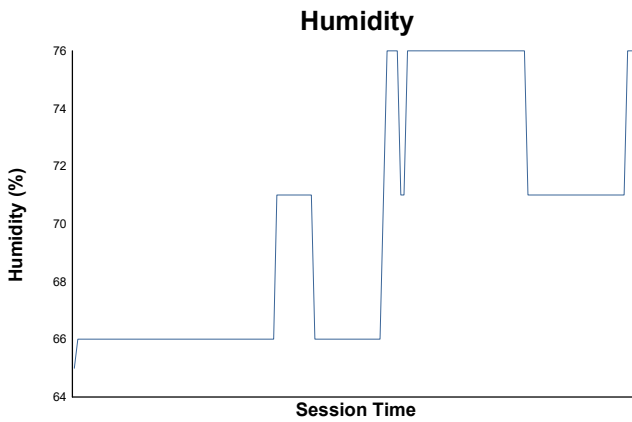

10-100 Series by BGDC & TTE Pirelli Serie
SUPERSPA
Race

Weather Report

Track Status: **DRY**